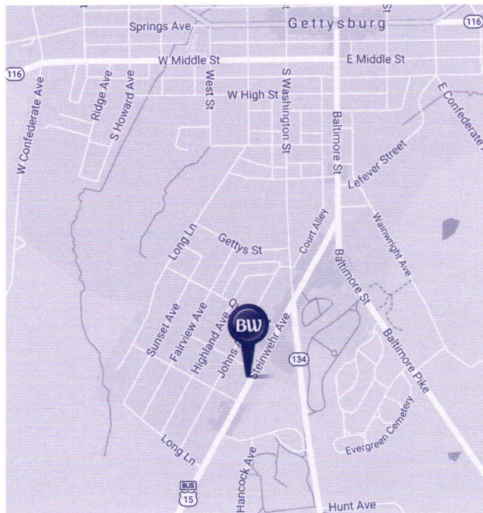

## More Information

Wherever Life Takes You, Best Western Is There.®

### Directions

In the heart of Historic Gettysburg on Business Route 15; one mile south of US Route 30.

### AREA ATTRACTIONS

- Located in the heart of Gettysburg
- Walk to 14 restaurants, various local shops and historical attractions
- Borders Gettysburg Battlefield and Gettysburg National Cemetery
- 0.8 mile from Gettysburg Visitor Center & Museum
- Call for group pricing

### DIRECTIONS

Located in downtown Gettysburg on Steinwehr Avenue one mile south of Route 30.