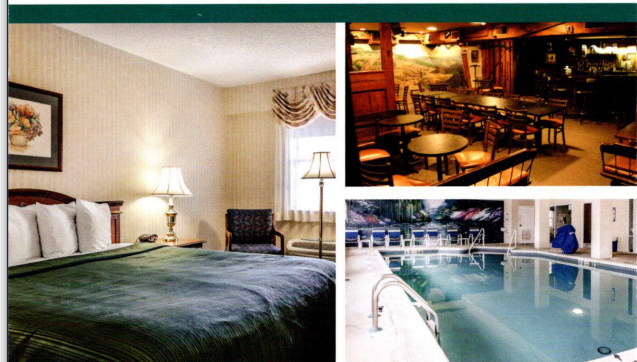

### Hotel Overview

Family-owned and operated, Best Western® Gettysburg offers comfortable accommodations, an ideal location and warm hospitality for family vacations, business travel, and romantic getaways. This new hotel in Gettysburg, PA invites guests to enjoy an array of amenities, including free full breakfast in our third floor SkyBreakfast™ room with panoramic Battlefield views, complimentary high-speed Internet and free parking. After a day of sightseeing, unwind in our refreshing indoor pool or break a sweat in our modern fitness facility.

### FEATURES & ACCOMMODATIONS

- Q Bed:** Rest assured with premium bedding
- Q Breakfast:** Hot, fresh and healthy
- Q Shower:** A refreshing start to your day
- Q Service:** Professional, responsive and friendly
- Q Value:** Free high-speed Internet, clean, comfortable rooms, and free 24-hour coffee & tea
- Rooms with one king bed, two double beds, two queens or three double beds
- All non-smoking rooms
- Dog friendly in most rooms
- Cocktail lounge and guest laundry on premises
- Seasonal indoor pool/hot tub or outdoor pool